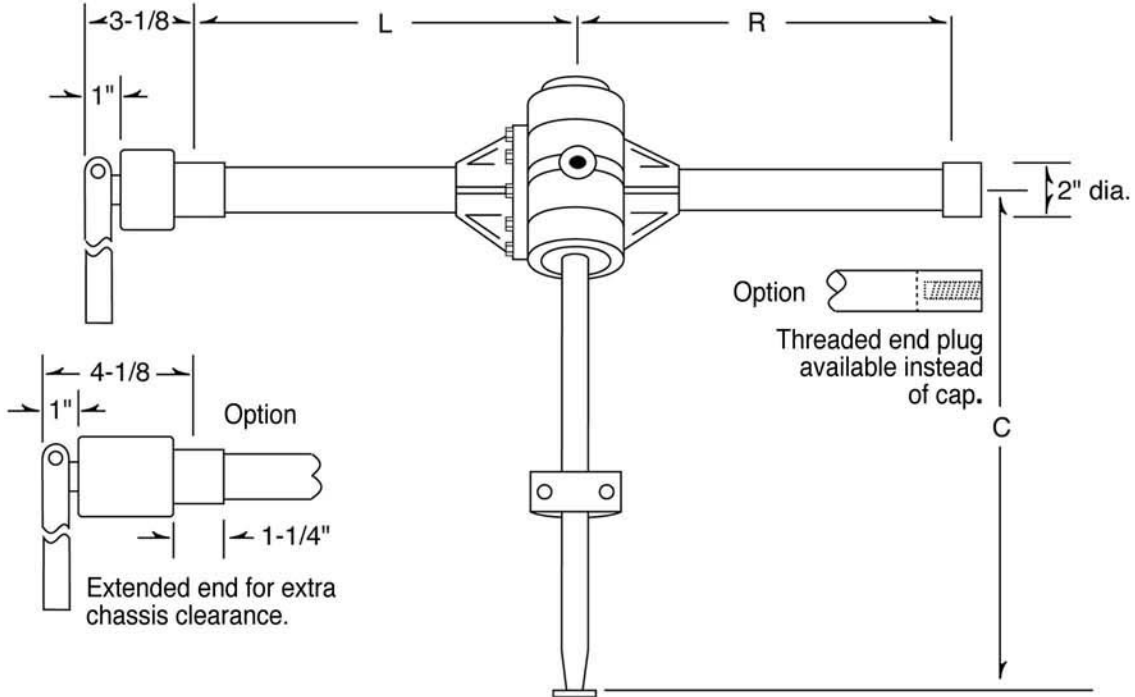

SCHROEDER RACING PRODUCTS

2070 Floyd St.
Burbank, CA 91504
818-565-1133
FAX 818-565-1134

**Information needed to place
Steering Order**

Ratio: 6 to 1 or 8 to 1 (slowest)

C dimension: Standard sizes 6 to 15 inches in 1 inch increments, 17", 20", 22" and 24", or 3/4x48 spline for boat applications.

L dimension: Standard sizes 8 to 15 inches in 1 inch increments.

☉ of column shaft to center of clamp, shaft side.

R dimension: Any length available.

Position of worm gear (column shaft):
front or back of cross tube.