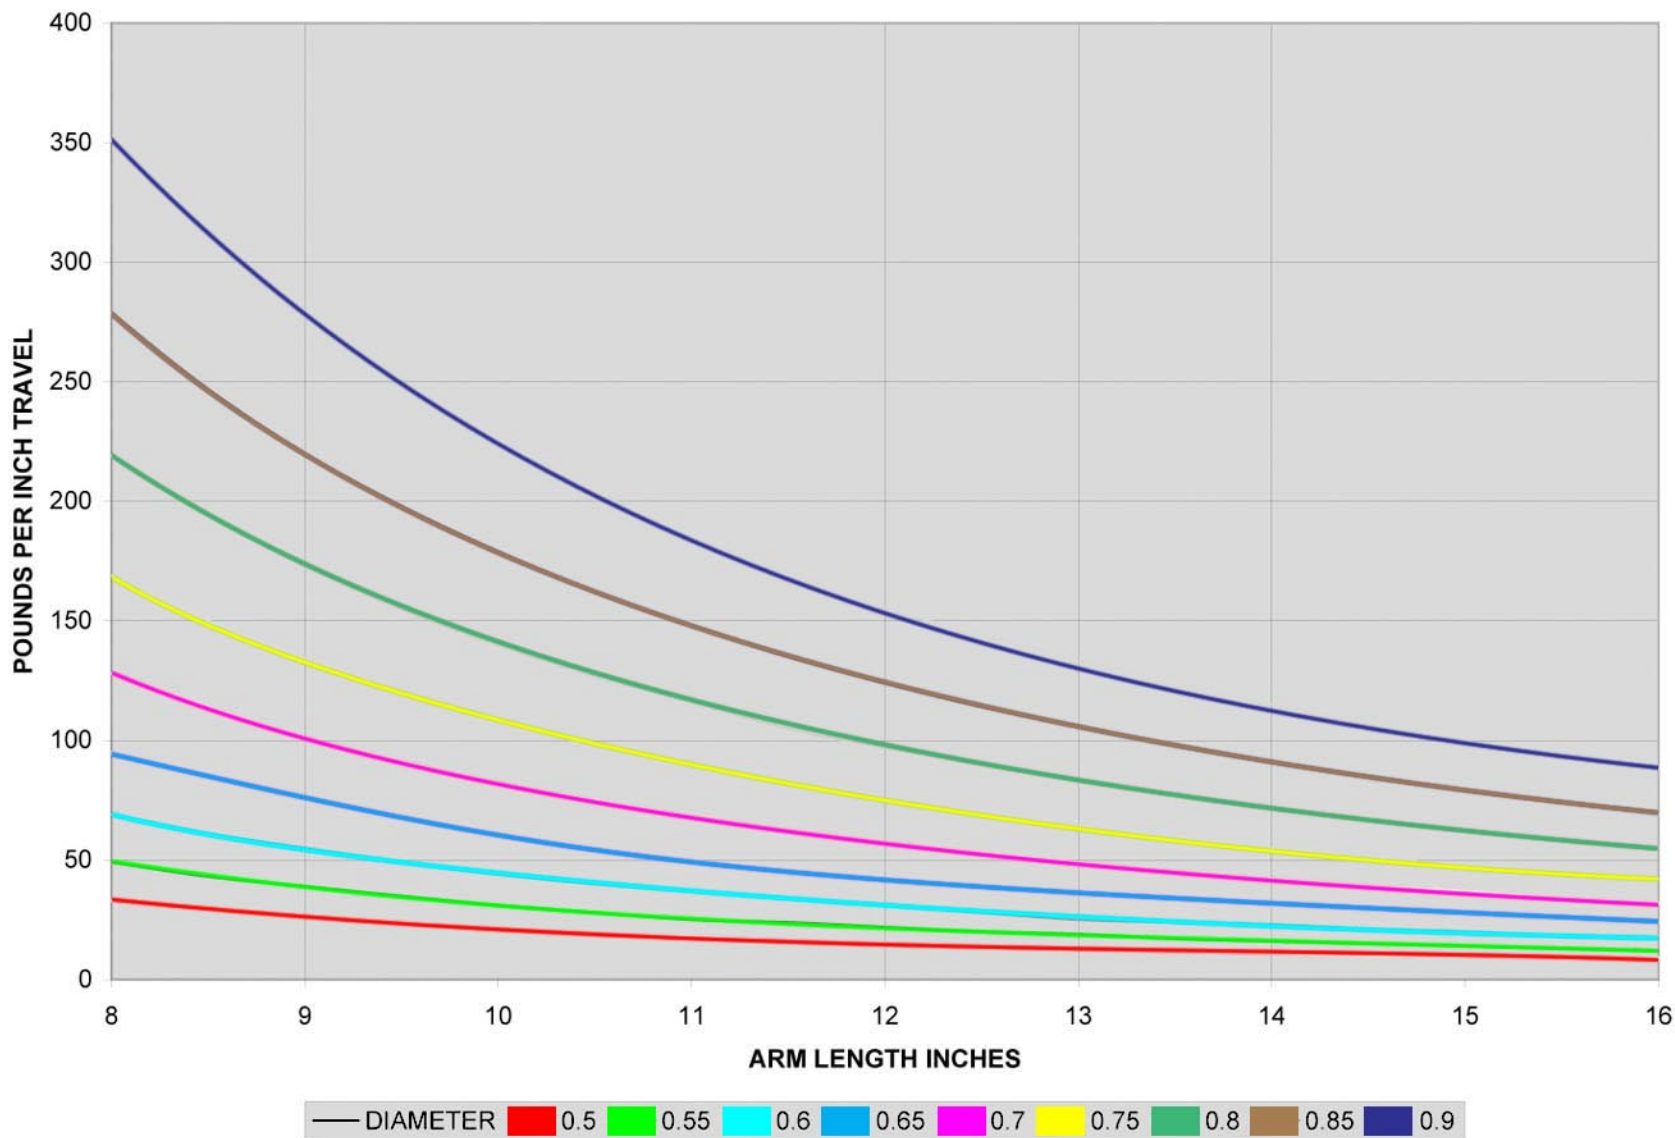

Schroeder Racing Products  
Cup Rear sway bar spring rates  
7/8" x 43" solid bars 33" effective length

Burbank, Ca

[www.Schroedertorsionbars.com](http://www.Schroedertorsionbars.com)  
[www.Schroedersteering.com](http://www.Schroedersteering.com)